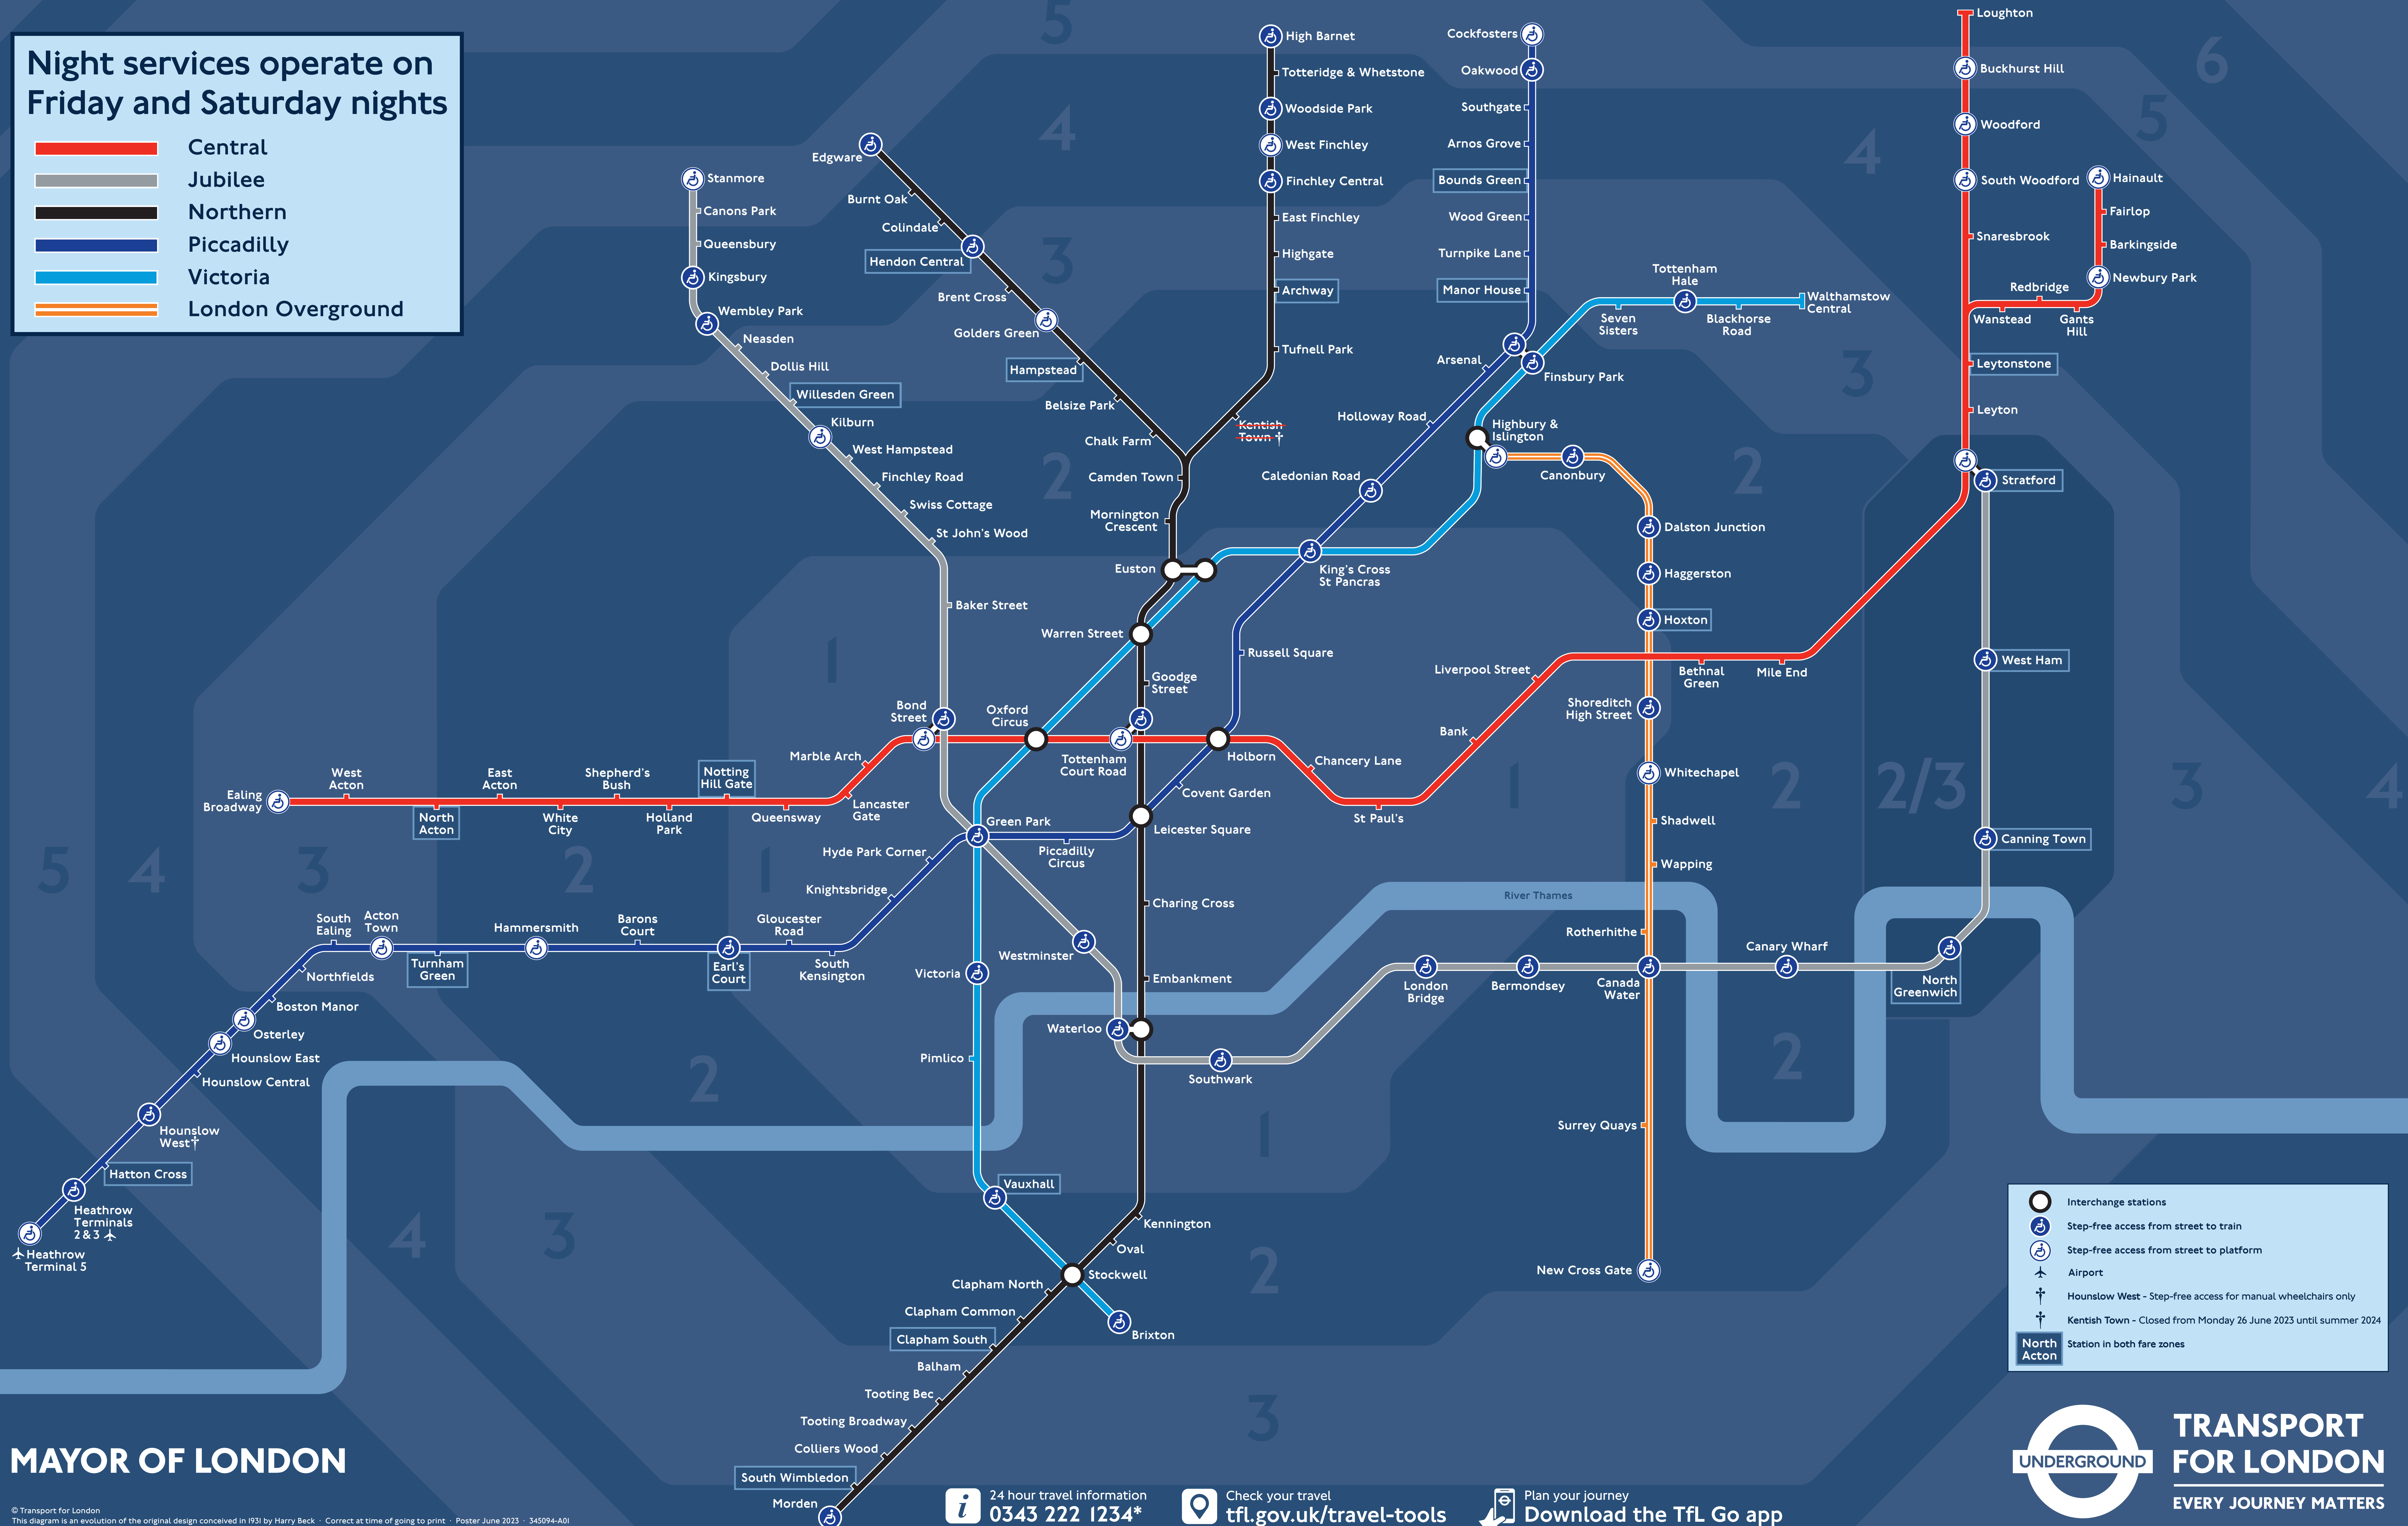

Night Tube and London Overground map

Operates on Friday and Saturday nights

Tube and London Overground Night Services

Night services operate on Friday and Saturday nights

- █ Central
- █ Jubilee
- █ Northern
- █ Piccadilly
- █ Victoria
- █ London Overground

MAYOR OF LONDON

24 hour travel information
0343 222 1234*

Check your travel
tfl.gov.uk/travel-tools

Plan your journey
Download the TfL Go app

TRANSPORT FOR LONDON
EVERY JOURNEY MATTERS

TfL Go, your real-time travel app

Download TfL Go to plan your journey

Direct

DST 20

Bus only

Direct

Victoria

District

Circle

St James's Park